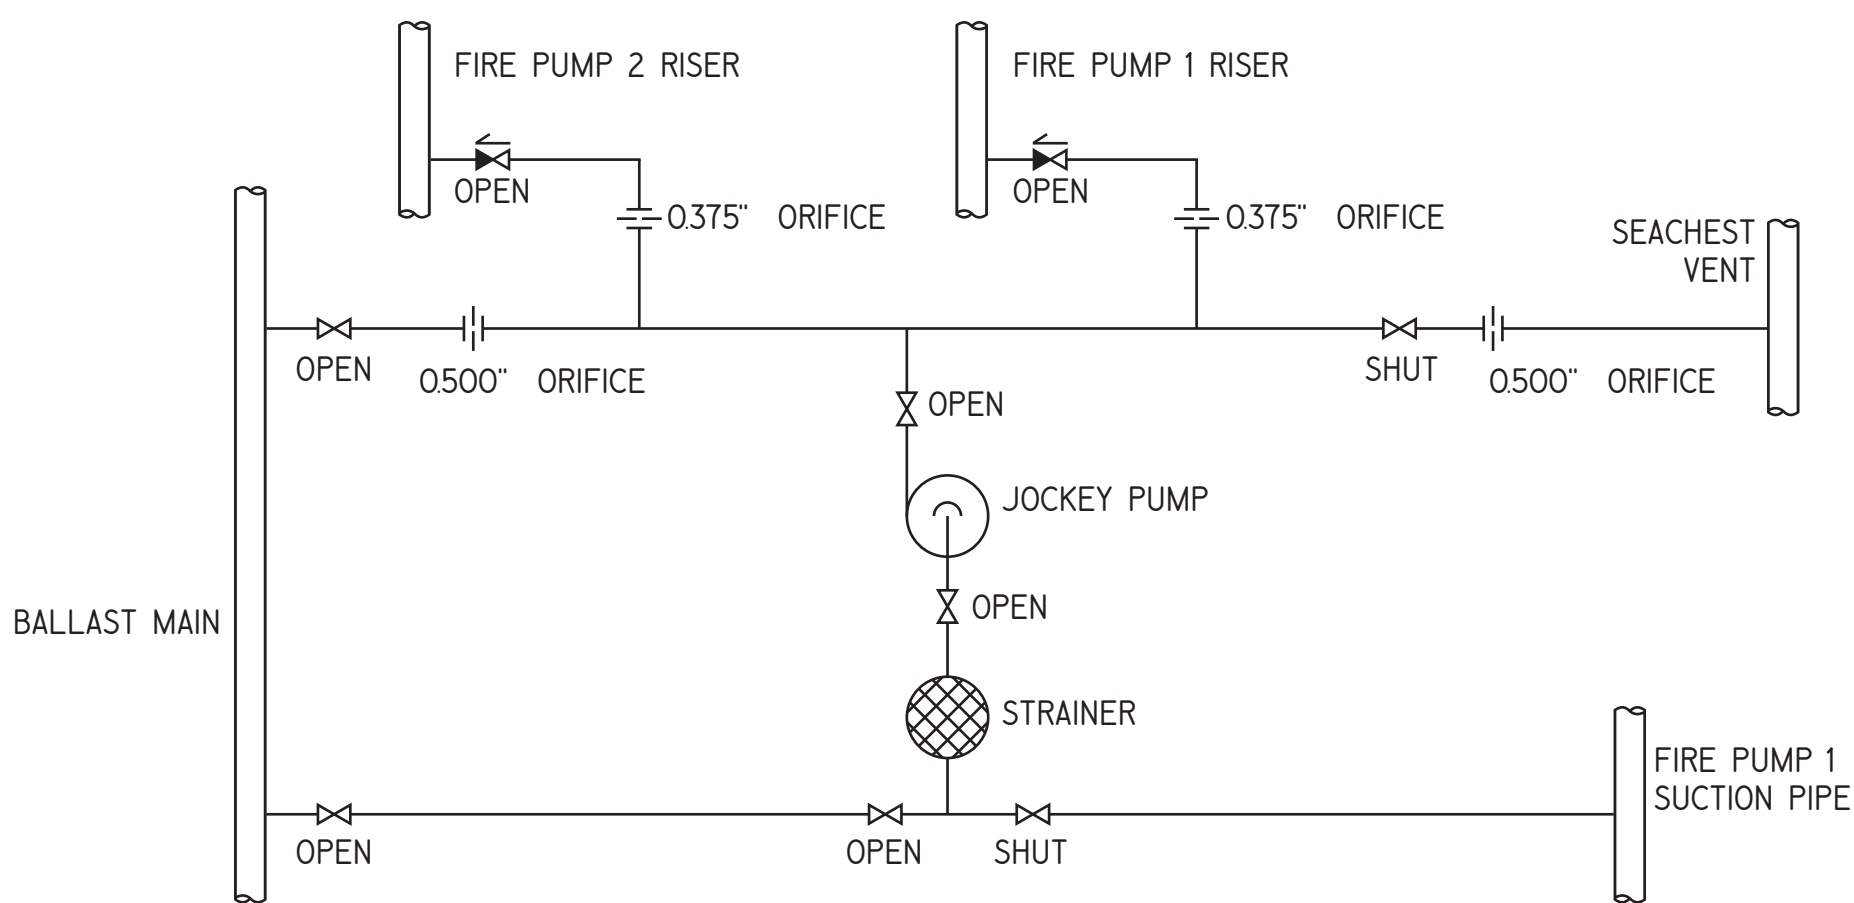

SUMMER JOCKEY PUMP VALVE ALIGNMENT

WINTER JOCKEY PUMP VALVE ALIGNMENT

FIREMAIN JOCKEY PUMP INSTRUCTION PLACARD

1. ALIGN VALVES AS SHOWN FOR SUMMER MODE WHEN OPERATING IN ICE FREE WATERS.
2. ALIGN VALVES AS SHOWN FOR WINTER MODE WHEN OPERATING IN ICE.
3. CLEAN STRAINER WHEN PUMP SUCTION GAUGE READINGS DROPS TO 10 INCHES HG.